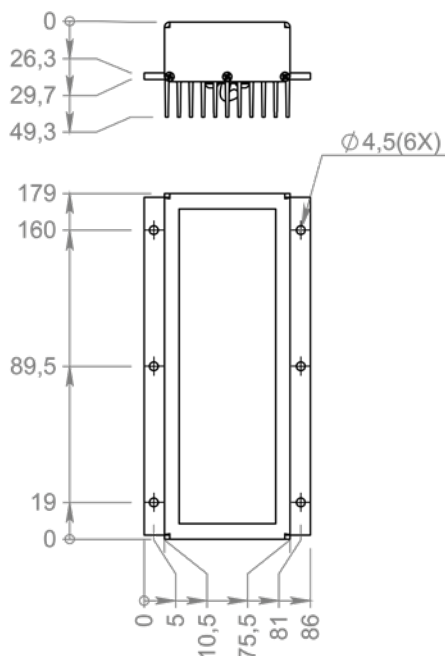

High-brightness Rectangular Lights

These rectangular lights are equipped with 12 high-power LEDs and a reflector to focus the light on a rectangular field of view. They are especially suitable for pallet lighting.

Fastening holes are integrated in the cooling profile (no bracket included).

Mechanical Dimensions

Step files available on request

Order Information

Order number	Color	Controller ¹	
		continuous/ switching mode	strobe mode
OSH5 0101	Red (617 nm)	3 A	24 A
OSW5 0101	White	3 A	24 A
OSB5 0101	Blue (465 nm)	3 A	24 A
OSG5 0101	Green (520 nm)	3 A	24 A

¹ See "Controller selection" for details

Options

- Cable length and type see "Order options"