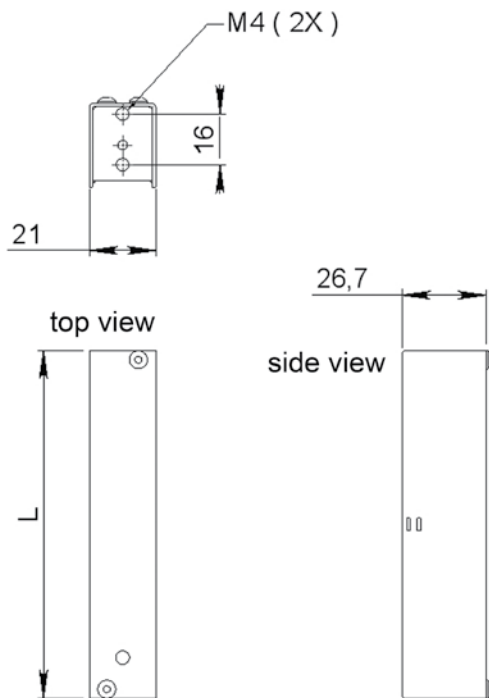

Line lights - single line

Front line lights are built in modules from 50 to 446 mm, other dimensions on request.
A diffuser for evenness of illumination is available as an option.

Mechanical dimensions

Step files available on request

Options

- Cable length and type see "Order options"
- Bracket options see "Lighting head brackets"
- Diffuser see "Order options"

Order information

Order number	Length (mm)	Controller ¹⁾	
		steady mode	strobe mode
SAX4 1050	50	1 A	8 A
SAX4 1086	86	1 A	8 A
SAX4 1122	122	1 A	8 A
SAX4 1158	158	1 A	8 A
SAX4 1194	194	1 A	8 A
SAX4 1230	230	1 A	8 A
SAX4 1266	266	1 A	8 A
SAX4 1302	302	1 A	8 A
SAX4 1338	338	1 A 3 A ²⁾	8 A 24 A ²⁾
SAX4 1374	374	1 A 3 A ²⁾	8 A 24 A ²⁾
SAX4 1410	410	1 A 3 A ²⁾	8 A 24 A ²⁾
SAX4 1446	446	1 A 3 A ²⁾	8 A 24 A ²⁾

³⁾ Example for red line light: SAH4 1050