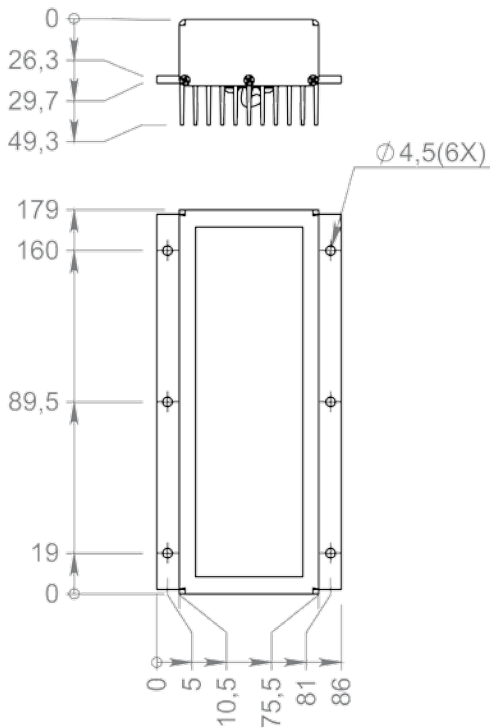

High-brightness rectangular lights

These rectangular lights are equipped with 12 high-power LEDs and a reflector to focus the light on a rectangular field of illumination. They are especially suitable for pallet lighting.

Fastening holes are integrated in the cooling profile (no bracket included).

Mechanical dimensions

Step files available on request

Order information

Order number	Color	Controller ¹⁾	
		steady mode	strobe mode
OSH5 0101	Red (617 nm)	3 A	24 A
OSW5 0101	White	3 A	24 A
OSB5 0101	Blue (465 nm)	3 A	24 A
OSG5 0101	Green (520 nm)	3 A	24 A

¹⁾ See controller selection for details

Options

- Cable length and type see "Order options"