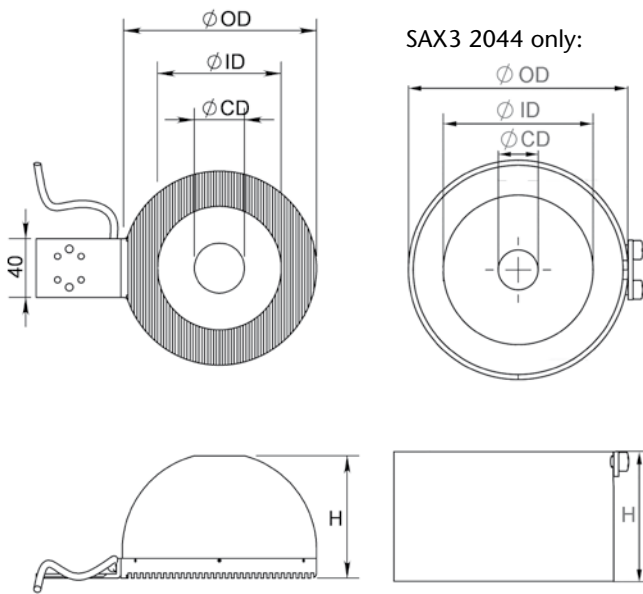

In order to prevent a camera hole shadow it is possible to use a coaxial light together with the dome light. As an option the camera hole can be covered by an adapter to reduce the hole size.

Brackets are included (no. SXX3 010213, for details see „Lighting head brackets“) except for SAX3 2044.

### Mechanical dimensions

Step files available on request

### Order information single color lights

Order number	Sizes (mm)				Controller <sup>2)</sup>	
	outer Ø	inner Ø	camera hole Ø	height	steady mode	strobe mode
SAX3 2044	44	30	8	26	1 A	8 A
SAX3 2078	78	34	24	57	1 A	8 A
SAX3 2102	102	54	30	69	1 A	8 A
SAX3 2132	132	84	34	83	1 A 3 A <sup>3)</sup>	8 A 24 A <sup>3)</sup>
SAX3 2162	162	114	50	100	1 A 3 A <sup>3)</sup>	8 A 24 A <sup>3)</sup>
SAX3 2202 <sup>4)</sup>	202	155	65	124	3 A	24 A
SAX3 2348 <sup>4)</sup>	345	299	100	190	3 A	24 A

### Order information RGB lights

Order number	Sizes (mm)				Controller <sup>5)</sup>	
	outer Ø	inner Ø	camera hole Ø	height	steady mode	strobe mode
RGB3 2078	78	34	24	57	1 A	8 A
RGB3 2102	102	54	30	69	1 A	8 A
RGB3 2132	132	84	34	83	1 A	8 A
RGB3 2162	162	114	50	100	1 A	8 A
RGB3 2202 <sup>4)</sup>	202	155	65	124	1 A	8 A
RGB3 2348 <sup>4)</sup>	345	299	100	190	on request	